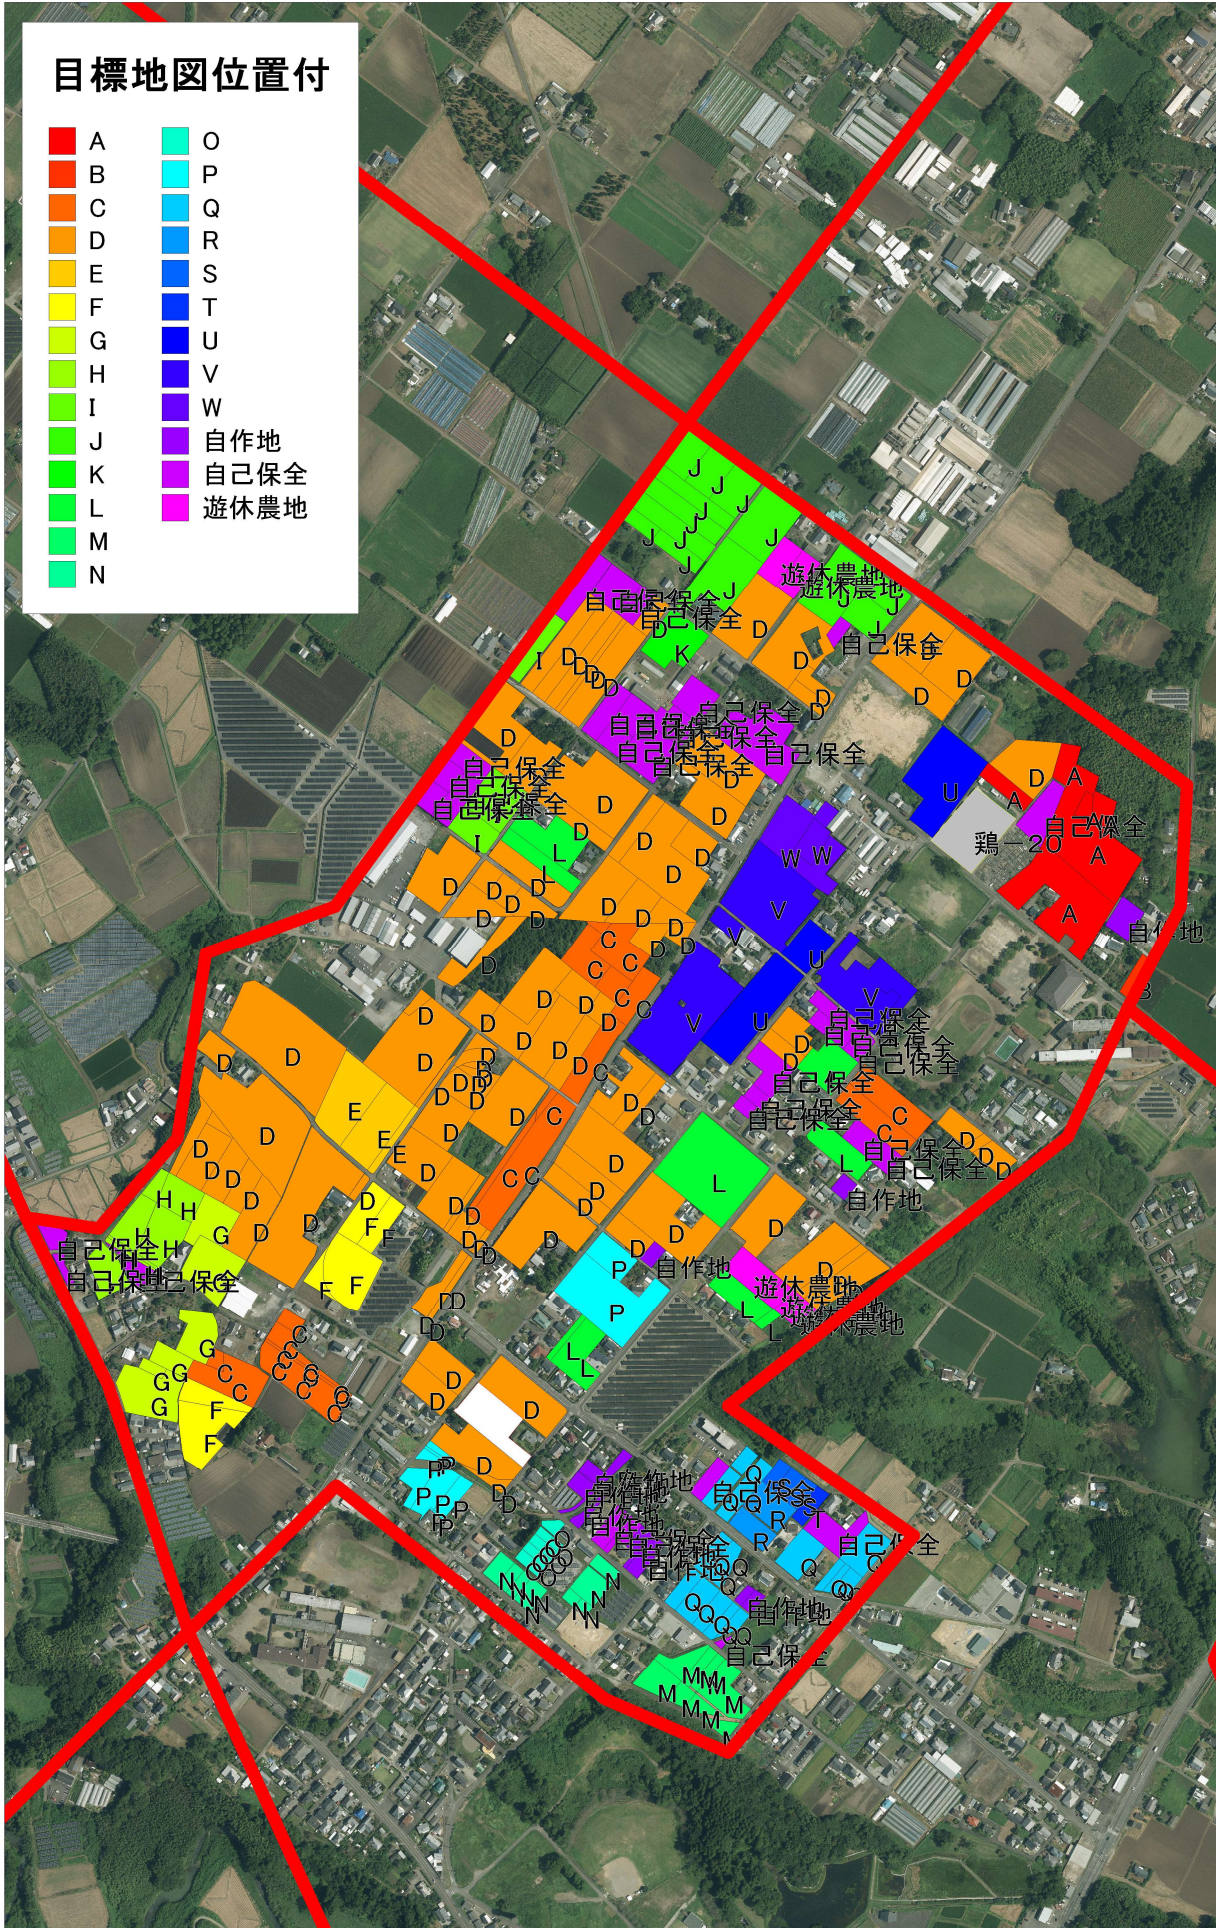

# 目標地図(北唐瀬地区)

## 目標地図位置付

- |  |  |
|--|--|
| <span style="color: red;">■</span> A         | <span style="color: cyan;">■</span> O        |
| <span style="color: orange;">■</span> B      | <span style="color: lightblue;">■</span> P   |
| <span style="color: yellow;">■</span> C      | <span style="color: blue;">■</span> Q        |
| <span style="color: lightyellow;">■</span> D | <span style="color: darkblue;">■</span> R    |
| <span style="color: yellowgreen;">■</span> E | <span style="color: purple;">■</span> S      |
| <span style="color: green;">■</span> F       | <span style="color: magenta;">■</span> T     |
| <span style="color: lightgreen;">■</span> G  | <span style="color: darkmagenta;">■</span> U |
| <span style="color: limegreen;">■</span> H   | <span style="color: black;">■</span> V       |
| <span style="color: green;">■</span> I       | <span style="color: black;">■</span> W       |
| <span style="color: lightgreen;">■</span> J  | 自作地  |
| <span style="color: green;">■</span> K       | 自己保全   |
| <span style="color: lightgreen;">■</span> L  | 遊休農地   |
| <span style="color: green;">■</span> M       |  |
| <span style="color: cyan;">■</span> N        |  |

縮尺 1:9000